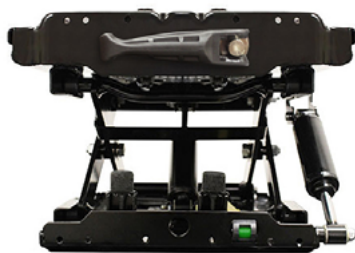

## T773 TLB BACKHOE SEAT

Double Damper View

### FEATURES

- Medium Adjustable Backrest
- Custom Configurable & Locking Recline Control Lever
- Document Holder
- Adjustable Mechanical Lumbar
- Reinforced Heavy Duty Metal Frame
- Heavy Duty Mechanical Suspension
- Double Dampers
- Up to 190kg (418lbs) Manual Weight Adjustment
- 100mm (4") Suspension Stroke
- Adjustable Upper Double Locking Slide Rails with 5mm Reinforcement Bars
- Universal Mounting Plate to Fit Most Loader Backhoes
- 360 Degree Turntable