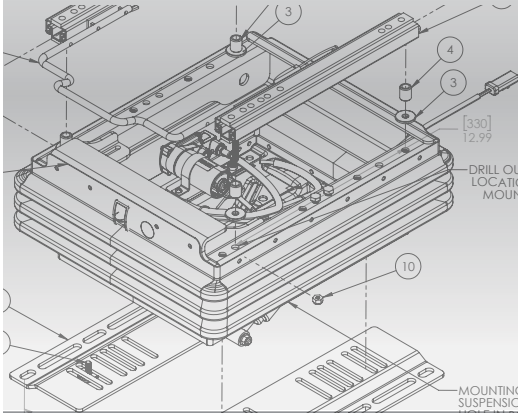

ULTRA SUSPENSIONS