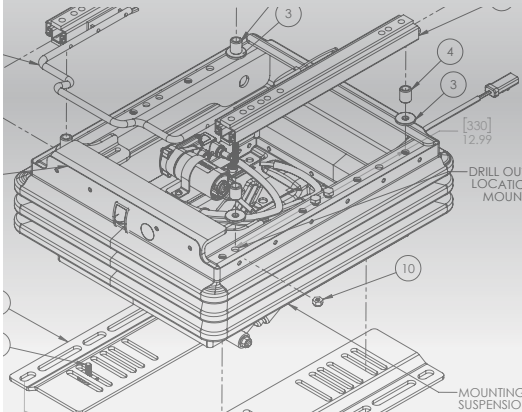

SUSPENSION

DIRECT AIR

AIR

MECHANICAL

SINGLE

DOUBLE

TRIPLE

ADJUSTABLE

STATIC

CAT

STANDARD

1X

2X

3X

SEAT

SEAT SWITCH

ULTRA SUSPENSIONS

S073

570243