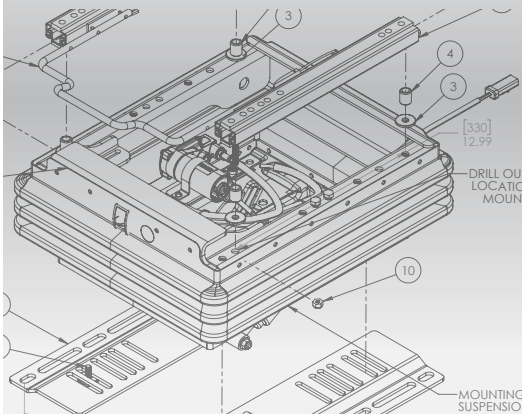

SUSPENSION

DAMPERS

SEAT

SEAT SWITCH

ULTRA SUSPENSIONS

S076

570249