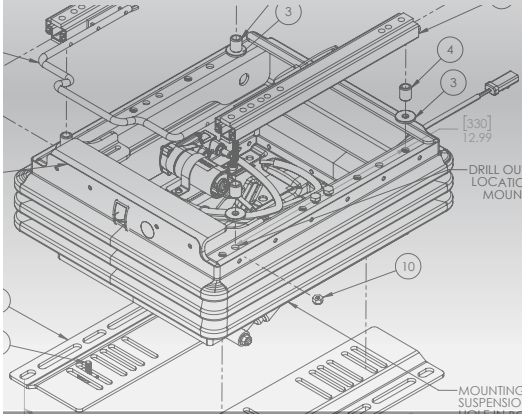

DIRECT AIR

AIR

MECHANICAL

SINGLE

DOUBLE

TRIPLE

ADJUSTABLE

STATIC

CAT

STANDARD

SUSPENSION

DAMPERS

SEAT

SEAT SWITCH

ULTRA SUSPENSIONS

S045C

850248C12